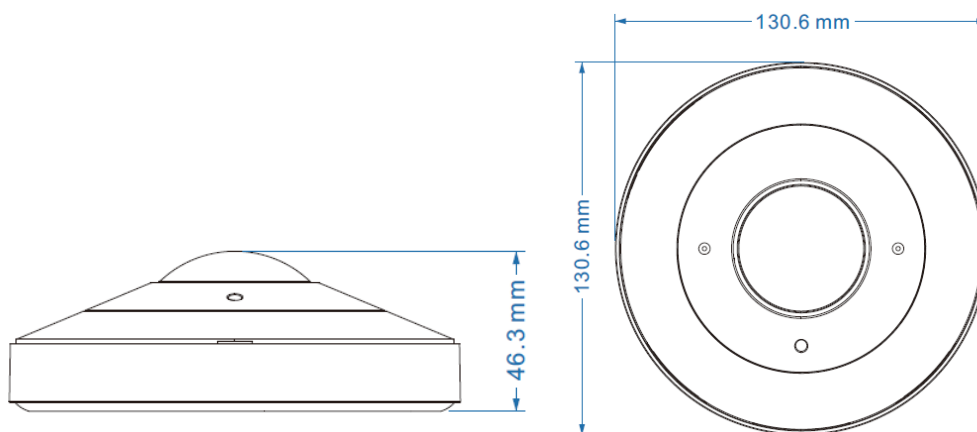

Available Model

Available Model	TD-9568E3B-A(D/PE/AR1)

Available Model

Available Accessories