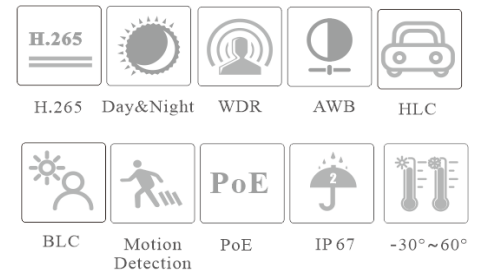

TD-9568E3B-A

6MP IR Water-proof

Fisheye Network Camera

- 1:1 (2160×2160) @30fps
- H.265+ / H.265/ H.264+ / H.264 MJPEG coding
- ICR auto switch, true day & night
- 10~20m IR view distance
- Support 3D DNR, WDR, BLC, HLC, Smart IR, Defog, etc.
- Support ROI
- Built-in micro SD card slot, up to 256GB
- IP 67 ingress protection
- Intelligent Analytics
- Support P2P function
- Support mobile surveillance by smart phones with iOS and Android OS